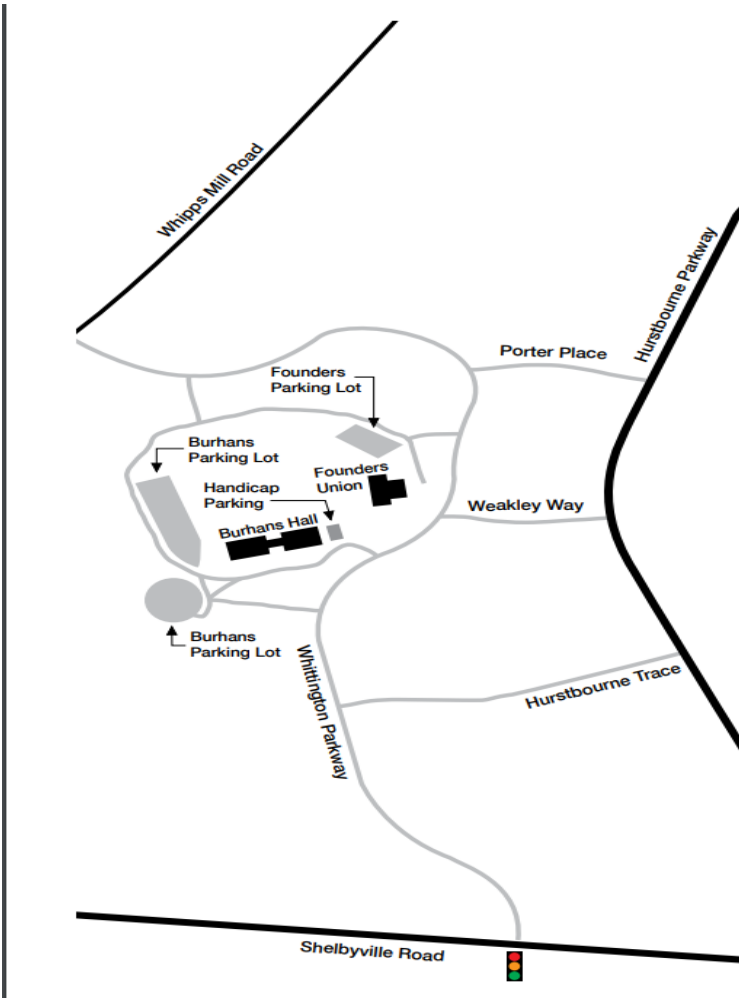

Parking:

Founders Union (Recommended Lot)

Parking is available in the lot behind the building. Handicapped accessible spaces are located closest to the building.

1st Floor

2nd Floor Ballroom 218 Rooms A,B & C