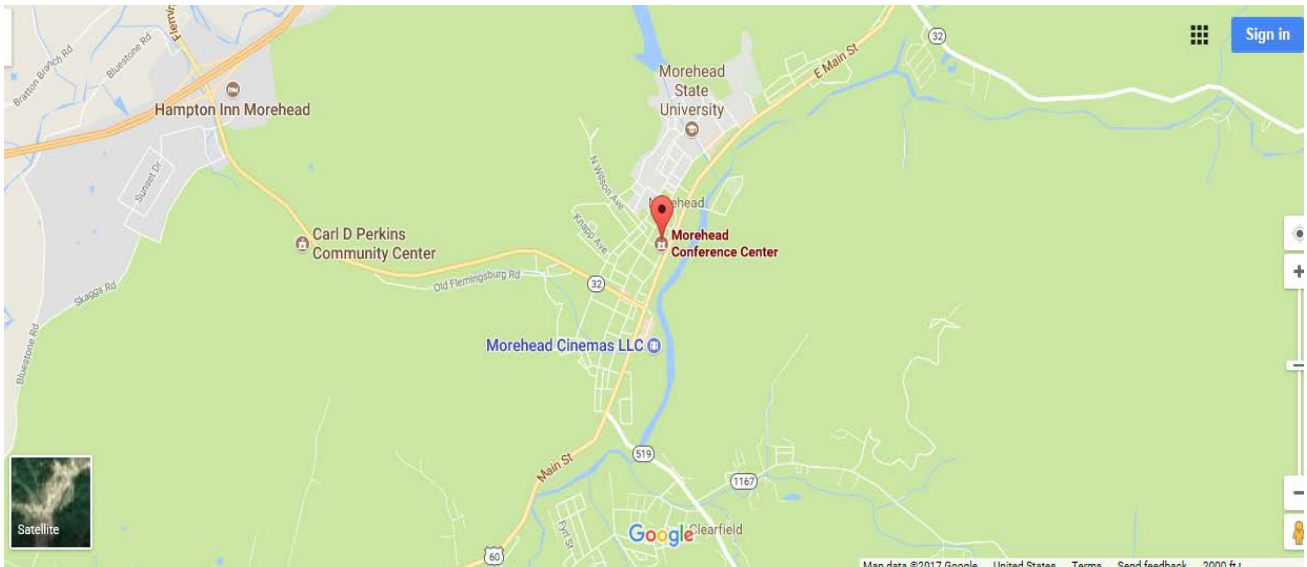

Driving Directions:

Traveling East on I-64 from Lexington Area:

- Take Exit 137 (Highway 32/Morehead)
- Turn right off the exit onto Highway 32
- Follow Hwy. 32 to the 4th traffic light (BP and Wendy's are at this intersection)
- Continue on through this light and turn left just past Wendy's onto First Street
- Go to the 2nd Stop Sign. The Conference Center is to your left on the corner of First Street and S. Wilson Avenue

Traveling West on I-64 from Ashland Area:

- Take Exit 137 (Highway 32/Morehead)
- Turn Left off the exit onto Highway 32
- Follow Hwy. 32 to the 5th traffic light (BP and Wendy's are at this intersection)
- Continue on through this light and turn left just past Wendy's onto First Street
- Go to the 2nd Stop Sign. The Conference Center is to your left on the corner of First Street and S. Wilson Avenue

From Maysville Area:

- Take KY 11 to Flemingsburg and turn Right onto KY 32 toward Morehead
- Continue on KY 32 until you reach the I-64 Interchange
- Follow Hwy. 32 to the 5th traffic light (BP and Wendy's are at this intersection)
- Continue on through this light and turn left just past Wendy's onto First Street
- Go to the 2nd Stop Sign. The Conference Center is to your left on the corner of First Street and S. Wilson Avenue

From West Liberty Area:

- Take KY 519 to Morehead until you reach the traffic light at the intersection of KY 519 and US 60
- Turn Right at the traffic light onto US 60 East and go to the 1st Traffic Light
- Turn Left onto Hwy. 32 and take the first right on First Street (before you reach Wendy's)
- Go to the 2nd Stop Sign. The Conference Center is to your left on the corner of First Street and S. Wilson Avenue