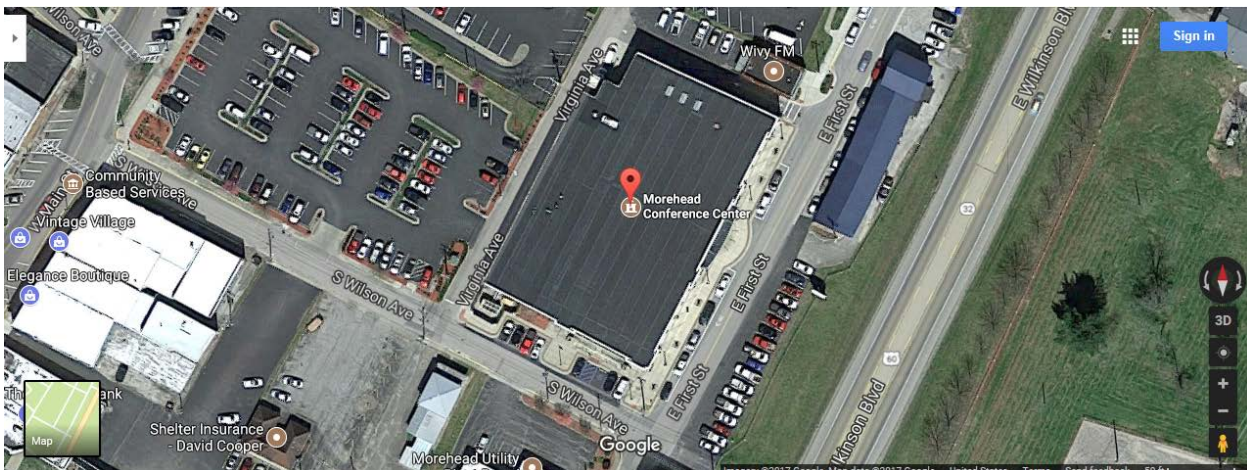

Traveling West on I-64 from Ashland Area:

- Take Exit 137 (Highway 32/Morehead)
- Turn Left off the exit onto Highway 32
- Follow Hwy. 32 to the 5th traffic light (BP and Wendy's are at this intersection)
- Continue on through this light and turn left just past Wendy's onto First Street
- Go to the 2nd Stop Sign. The Conference Center is to your left on the corner of First Street and S. Wilson Avenue

From Maysville Area:

- Take KY 11 to Flemingsburg and turn Right onto KY 32 toward Morehead
- Continue on KY 32 until you reach the I-64 Interchange
- Follow Hwy. 32 to the 5th traffic light (BP and Wendy's are at this intersection)
- Continue on through this light and turn left just past Wendy's onto First Street
- Go to the 2nd Stop Sign. The Conference Center is to your left on the corner of First Street and S. Wilson Avenue

From West Liberty Area:

- Take KY 519 to Morehead until you reach the traffic light at the intersection of KY 519 and US 60
- Turn Right at the traffic light onto US 60 East and go to the 1st Traffic Light
- Turn Left onto Hwy. 32 and take the first right on First Street (before you reach Wendy's)
- Go to the 2nd Stop Sign. The Conference Center is to your left on the corner of First Street and S. Wilson Avenue

Parking for Morehead Conference Center

Parking is available in front of and across the street from, on the side and behind the Conference Center